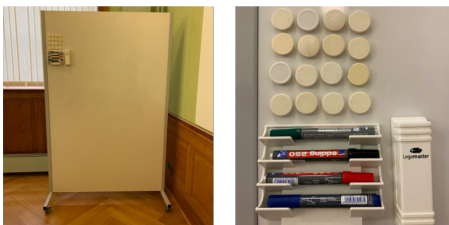

Seminar tables

- Size: 70 (D) x 140 (L) x 74 (H) cm
- Number: 18
- Use: Seminars, lunches

Standing table (Z-Table)

- Size: 60 x 60 x 110 (H) cm
- Number: 9
- Use: Standing receptions, break catering

Swan chair

- Number: 6
- Use: Panel Discussions

Partition walls (white board, magnetic)

- Size: 120 (W) x 185 (H) cm
- Number: 6
- Accessoires:
 - 1 magnetic pen holder
 - 4 markers in different colors
 - 1 magnetic board wiper
 - Magnets