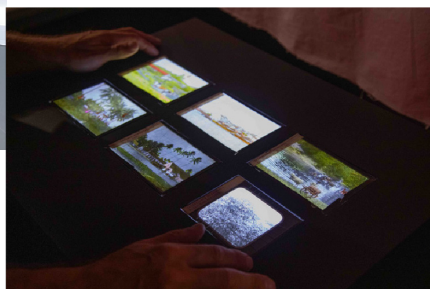

Light Pedestal with integrated light pad

used light pedestal (e.g. postcards)

- Number: 1
- Base: 110.5 (H) x 55 (L) x 45.5 (D) cm
- Luminous area in this example setting: 40 (L) x 20.5 (D) cm
- Cover over the light pad (on top of the pedestal) can be changed