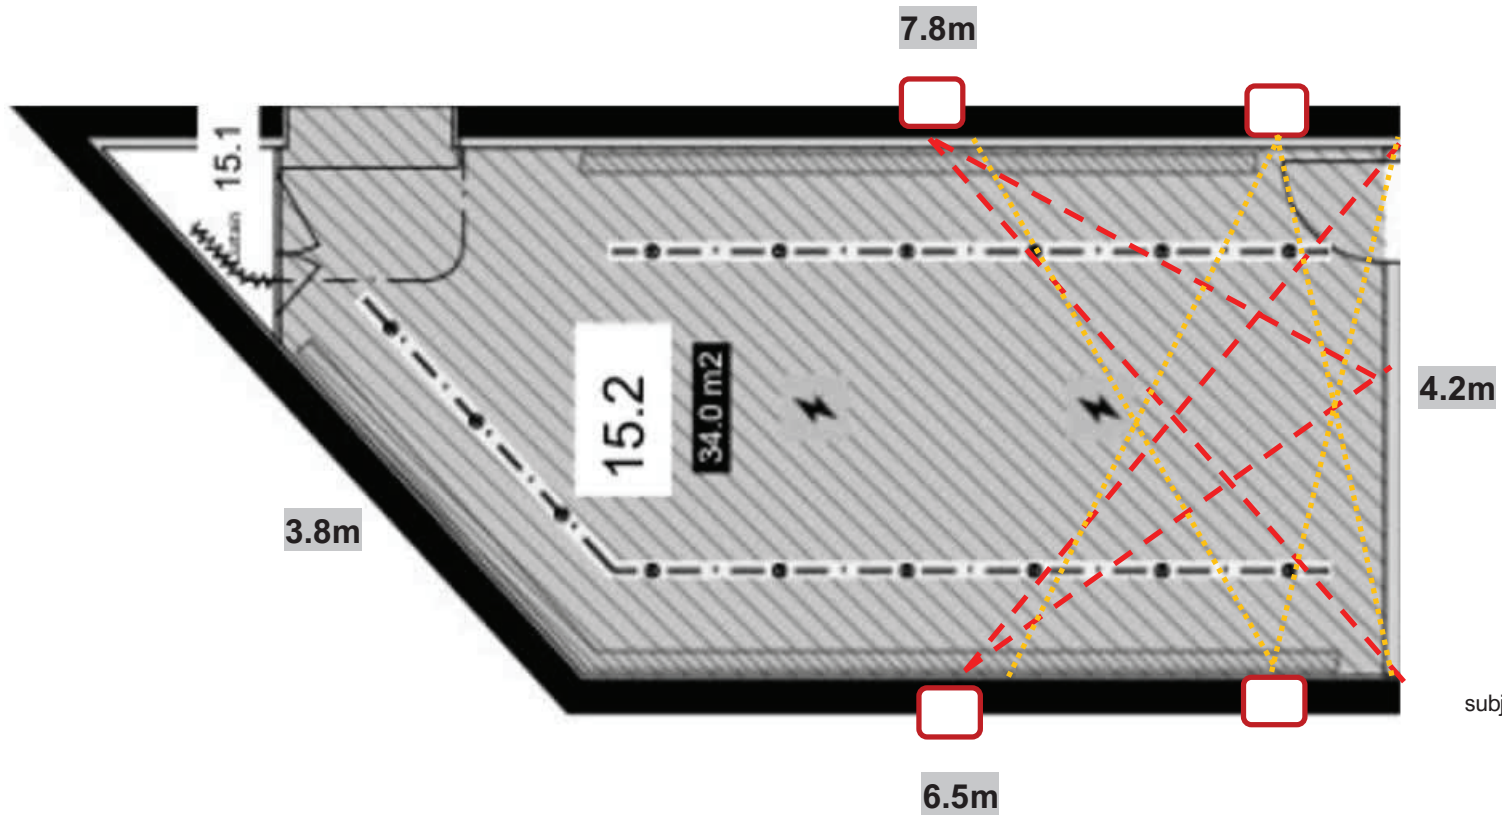

EXHIBITION : PROJECTION

* Actual Projector location and throw are subject to projector specification and testing

EXHIBITION : SPACE

Throw Distance: Up to 4m room width
Theoretical 16:9 size : up to 4800 x 2700mm

Options :

1. **4 projectors (2 at Wall 4, 1 each for 3.1,3.2) : Vivitek QUMI Q6**
2. **475g and 34mm high 2.5GB onboard storage Up to 230cm diagonal**