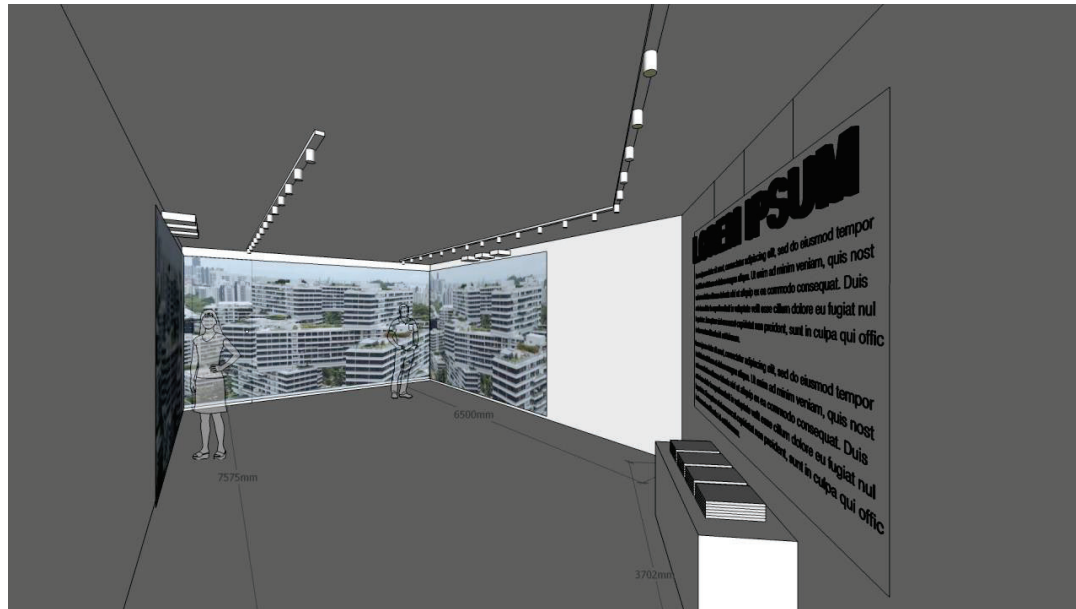

EXHIBITION : PROJECTION

* Actual Projector location and throw are subject to projector specification and testing

EXHIBITION : SPACE

Throw Distance: Up to 4m room width
Theoretical 16:9 size : up to 4800 x 2700mm

Options :

1. **4 projectors (2 at Wall 4, 1 each for 3.1,3.2) : Vivitek QUMI Q6**
2. **475g and 34mm high 2.5GB onboard storage Up to 230cm diagonal**